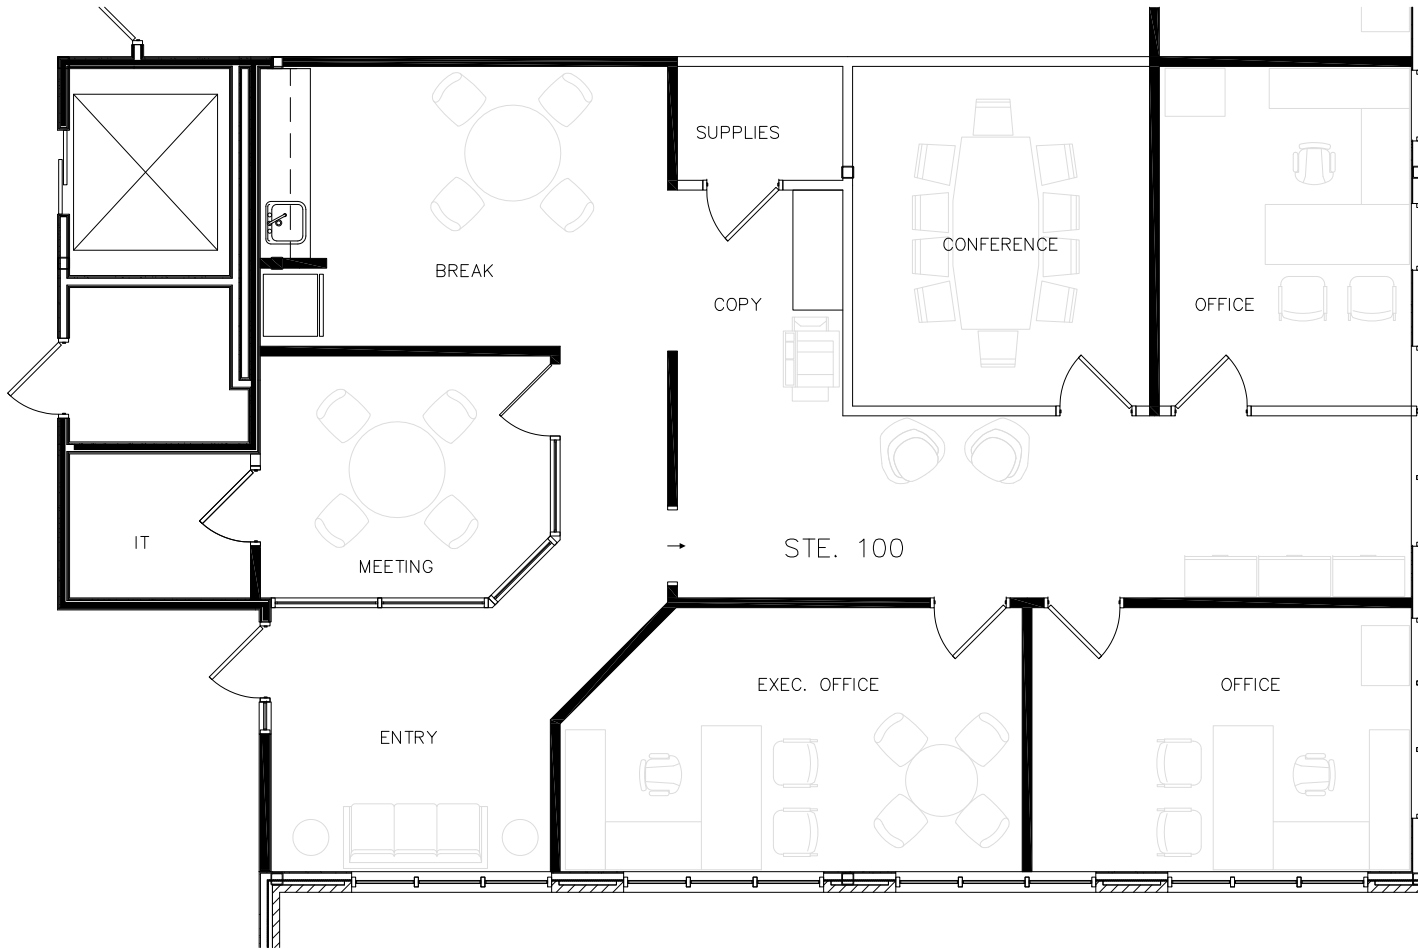

Exhibit A

1.958 square feet

Scale: 1/8" = 1'-0"

** FURNITURE, APPLIANCES AND EQUIPMENT ARE REPRESENTATIVE ONLY, AND NOT INCLUDED IN THE SCOPE

LEGEND

-  EXISTING PARTITIONS
-  NEW PARTITIONS
-  NEW GLASS PARTITIONS

DATE
 04.01.20
 04.07.20

REVISION

WARATEK
 117 TOWNIE LAKE PKWY.,
 WOODSTOCK, GA 30188

KEYPLAN

TEST FIT